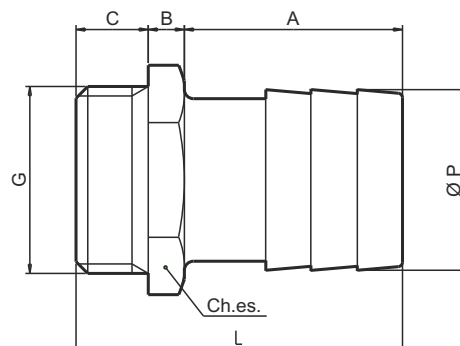

The brass generic fittings are suitable for domestic and commercial plumbing, industrial, agricultural application and generally with every non aggressive fluid.

Caratteristiche Tecniche

Temperatura max di esercizio : 200 °C
Temperatura min di esercizio : - 20°C
Pressione max di esercizio : 30 bar
Filettature: maschio UNI ISO 228

Technical Features

Maximum temperature : 200°C
Minimum temperature : -20°C
Maximum operating pressure : 30 bar
Threads : male UNI ISO 228

Tabella dimensioni Sizes table

CODICE / COD	G	ØP	L	A	B	C	Ch.es.
1500473	1/4"	6,3	33,5	20	5,5	8,0	14
1500568	1/4"	8,3	33,5	20	5,5	8,0	14
1500507	1/4"	10,3	33,5	20	5,5	8,0	14
1500479	3/8"	10,3	34,5	20	5,5	9,0	17
1500522	3/8"	12,3	34,5	20	5,5	9,0	17
1500326	1/2"	12,3	35,5	20	5,5	10,0	21
1500645	3/8"	13,3	34,5	20	5,5	9,0	17
1500547	3/8"	14,3	34,5	20	5,5	9,0	17
1500418	1/2"	14,3	35,5	20	5,5	10,0	21
1500160	1/2"	15,0	41,5	26	5,5	10,0	21
1500646	3/8"	16,0	34,5	20	5,5	9,0	17
1500189	1/2"	20,0	42,0	26	6	10,0	24
1500116	3/4"	20,0	43,0	26	7	10,0	27
1500192	3/4"	25,0	53,5	34	9,5	10,0	28
1500129	1"	25,0	54,0	33,5	5,5	12,0	30
1500223	1"	30,0	56,0	35,5	6	12,0	32
1500241	1"1/4	35,0	59,5	38	10	11,5	38
1500239	1"1/2	40,0	78,5	48	10	16,5	45
1500417	1"1/2	45,0	72,5	47,5	7,5	13,5	47
1500215	2"	50,0	74,5	49,5	11	14,0	54