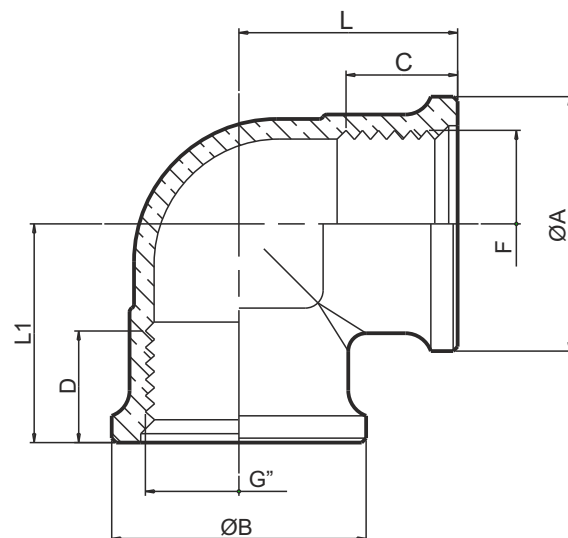

#### Caratteristiche Tecniche

Temperatura max di esercizio: 200°C  
 Temperatura min di esercizio: -20°C  
 Pressione max di esercizio: 30 bar  
 Filettature: femmina UNI ISO 228

#### Technical Features

Maximum temperature: 200°C  
 Minimum temperature: -20°C  
 Maximum operating pressure: 30 bar  
 Threads: female UNI ISO 228

#### Tabella dimensioni / Sizes table

F	G	CODICE / CODE	L	L1	ØA	ØB	C	D
3/8"	3/8"	1500298	21,5	21,5	23	23	10,0	10,0
1/2"	3/8"	1500508	25,5	24	28	21,7	15,0	11,5
1/2"	1/2"	1500018	24,5	24,5	28,5	28,5	12,5	12,5
3/4"	1/2"	1500149	29,5	28	34,0	27,2	16,5	15,0
3/4"	3/4"	1500015	30	30	35	35	15,0	15,0
1"	3/4"	1500111	37	35	41,5	34,0	19,5	16,5
1"	1"	1500017	36	36	42	42	15,5	15,5
1"1/4	1"	1500340	42,5	42	51	43	21,0	19,0
1"1/4	1"1/4	1500067	42,5	42,5	51	51	21,0	21,0
1"1/2	1"1/2	1500117	47,5	47,5	58	58	23,0	23,0
2"	2"	1500121	55	55	70	70	25,0	25,0
3"	3"	1500485	75	75	99	99	30,0	30,0
4"	4"	1500515	91	91	124	124	33,0	33,0