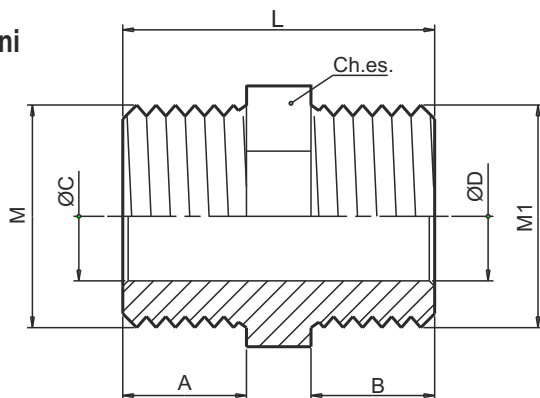

#### Material

Body

CW617N - EN12164 brass  
OR  
CW617N - EN12165 brass

#### Technical Features

Maximum temperature : 200°C  
Minimum temperature : -20°C  
Maximum operating pressure : 30 bar  
Threads : male UNI ISO 228

#### Tabella dimensioni Sizes table

M	M1	CODICE / CODE	L	A	B	ØC	ØD	Ch.es.
3/8"	3/8"	4710052	24,0	10	10	10,0	10,0	17
1/2"	1/2"	4710030	29,0	11,5	11,5	14,0	14,0	21
3/4"	1/2"	4710019	30,0	12	11	15,0	12,0	27
3/4"	3/4"	4710003	30,5	12	12	15,0	15,0	27
1"	3/4"	4710005	30,0	13	10	20,0	14,5	36
1"	1"	4710017	39,0	15	15	20,0	20,0	33
1"1/4"	1"	4710035	38,0	14	17	25,0	20,0	46
1"1/4"	1"1/4"	4710085	38,0	14	14	25,0	25,0	46
1"1/2"	1"1/4"	4710039	43,0	17	18	32,0	32,0	50
1"1/2"	1"1/2"	4710086	42,0	17	17	32,0	32,0	50
2"	1"1/2"	4710056	46,0	20	17	40,0	39,0	60