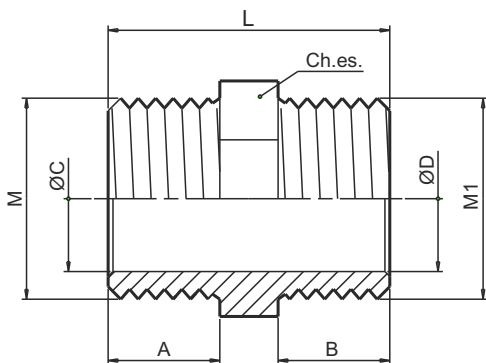

Technical Features

Maximum temperature: 200°C
 Minimum temperature: -20°C
 Maximum operating pressure: 30 bar
 Threads: male UNI ISO 228

Tabella dimensioni / Sizes table

M	M1	CODICE CODE	CODICE CODE	L	A	B	ØC	ØD	Ch.es.	MATERIALE MATERIAL
1/4"	1/4"	1552G000202	150 0354	22,5	8,5	9	8,2	8,0	14	CW617N
3/8"	1/4"	1552G000302	150 0306	23,0	10	9	12,0	8,0	17	CW617N
3/8"	3/8"	1552G000303	150 0218	24,0	10	10	12,0	12,0	17	CW617N
1/2"	1/4"	1552G000402	150 0395	24,5	11,5	9	15,0	8,0	21	CW617N
1/2"	3/8"	1552G000403	150 0074	23,5	10,5	9	15,0	12,0	21	CW617N
1/2"	1/2"	1552G000404	150 0002	25,0	10,5	10,5	15,0	15,0	21	CW617N
3/4"	1/2"	1552G000504	150 0012	27,0	11,5	10,5	20,0	15,0	27	CW617N
3/4"	3/4"	1552G000505	150 0008	28,0	11,5	11,5	20,5	20,5	27	CW617N
1"	1/2"	1552G000604	150 0089	33,0	15	11,5	25,5	15,0	34	CW617N
1"	3/4"	1552G000605	150 0022	29,5	13	11,5	25,5	20,5	34	CW617N
1"	1"	1552G000606	150 0001	36,5	15	15	25,5	25,5	34	CW617N
1 1/4"	1"	1552G000706	150 0044	40,0	16	15	32,0	25,5	42	CW617N
1 1/4"	1 1/4"	1552G000707	150 0025	41,5	16	16	34,0	34,0	46	CW617N
1 1/2"	1 1/4"	1552G000807	150 0097	45,0	17	16	39,0	32,0	48	CW617N
1 1/2"	1 1/2"	1552G000808	150 0088	46,0	17	17	39,0	39,0	48	CW617N
2"	1 1/2"	1552G000908	150 0164	52,0	21	17	50,0	39,0	60	CW617N
2"	2"	1552G000909	150 0081	56,0	21	21	50,0	50,0	60	CW617N
2 1/2"	1 1/2"	1552G001008	150 0486	61,0	27	20	63,0	39,0	Ott.76	CW617N
2 1/2"	2 1/2"	1552G001010	150 0279	68,0	27	27	63,0	63,0	Ott.76	CW617N
3"	3"	1552G001111	150 0375	75,0	30	30	74,0	74,0	Ott.89	CW617N
4"	4"	1552G001212	150 0487	90,0	36	36	98,0	98,0	Ott.115	CW617N

Descrizione
Corpo

Materiale
Ottone CW617N - EN12164
OPPURE
Ottone CW617N - EN12165

Description
Body

Material
CW617N - EN12164 brass
OR
CW617N - EN12165 brass

TIEMME Raccorderie S.p.A.
Via Cavallera 6/A (Loc. Barco) - 25045 Castegnato (Bs) - Italy
Tel +39 030 2142211 R.A. - Fax +39 030 2142206
info@tiemme.com - www.tiemme.com